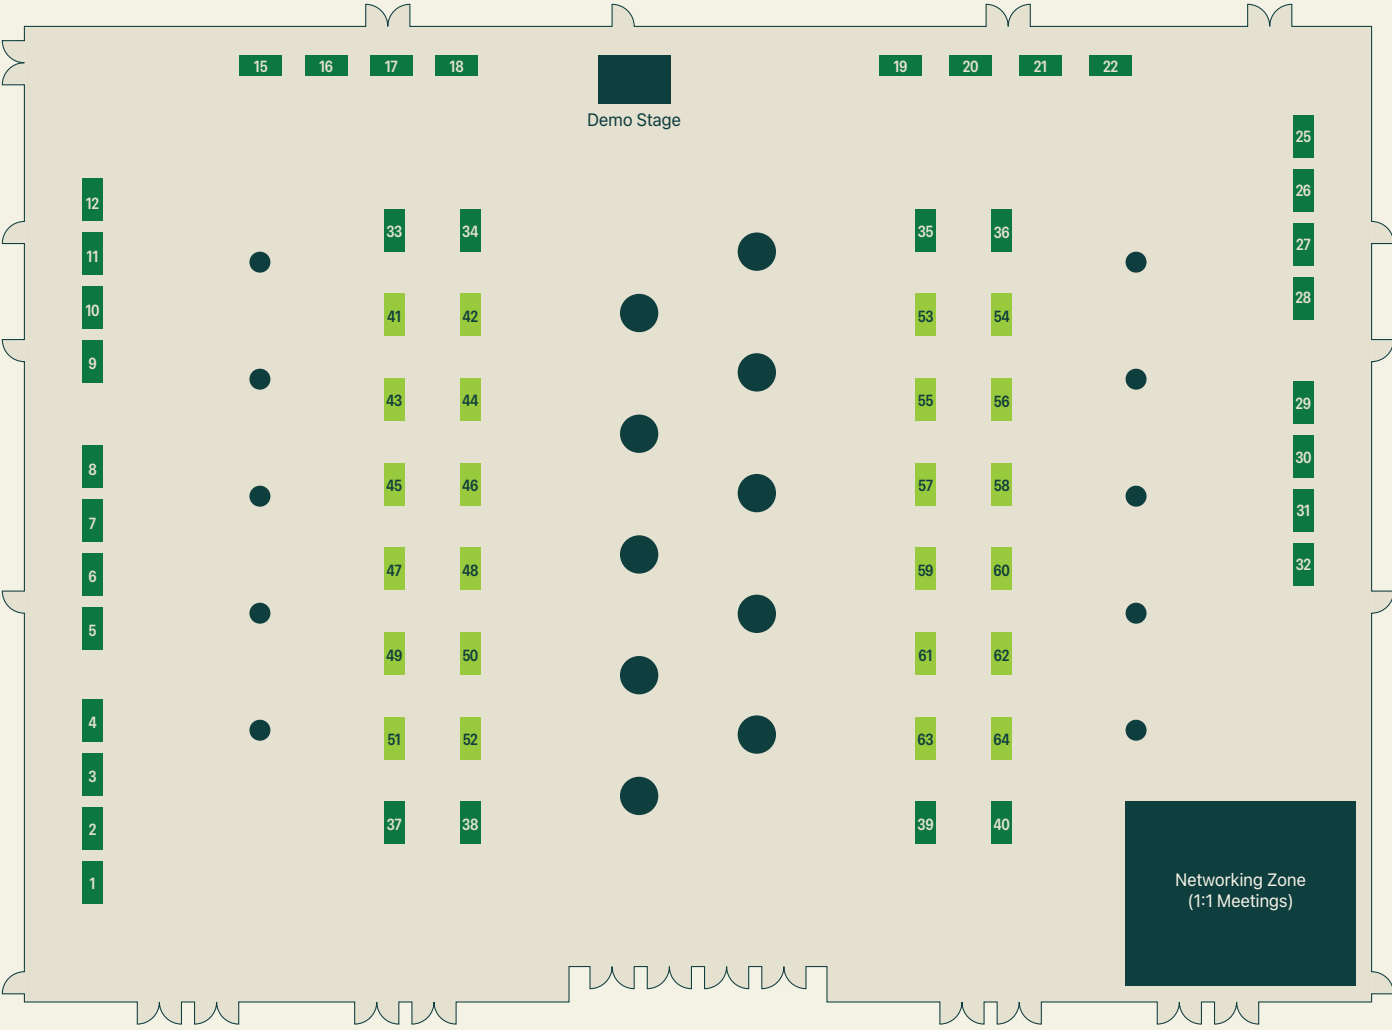

Seminole Ballroom Sponsor Table Layout

This map shows the layout of our sponsor tables. If you are a Gold, Emerald, Platinum, or Diamond sponsor you can choose any table. Bronze and Silver sponsors can choose any of the lime green tables, or pay for a Premium Location Upgrade to get one of the other tables.

Table Options

SPONSOR LEVEL	TABLES	LOCATION UPGRADE
Diamond	 	—
Platinum	 	—
Emerald	 	—
Gold	 	—
Silver		 \$3,000
Bronze		 \$3,000

 **FUNDERS FORUM
+ BROKERS EXPO**